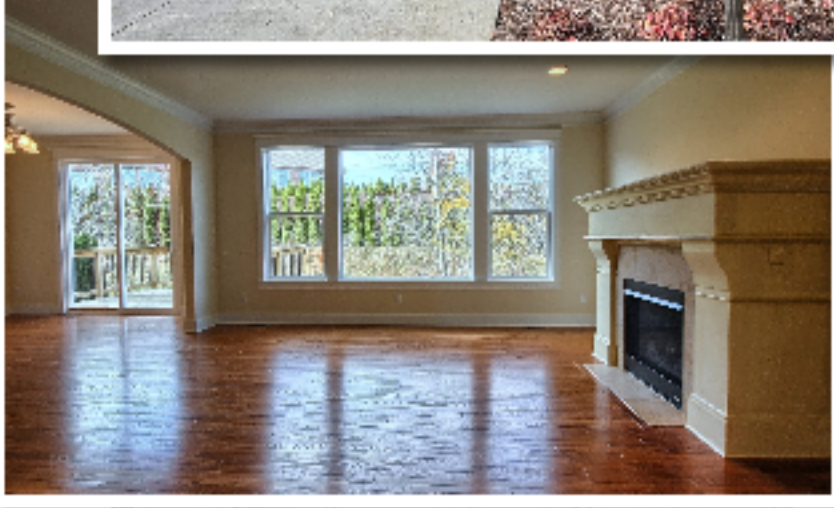

Lori Beatty, Realtor

lori@loribeatty.com
<http://www.loribeatty.remax-detroit.com>
Office: 248-553-5050
Mobile: 248.444.2293

627 Denali Valley Dr, Milford, MI, 48381

Scan Me For Mobile Tour

Take a Virtual Tour: <http://tinyturls.com/598781>