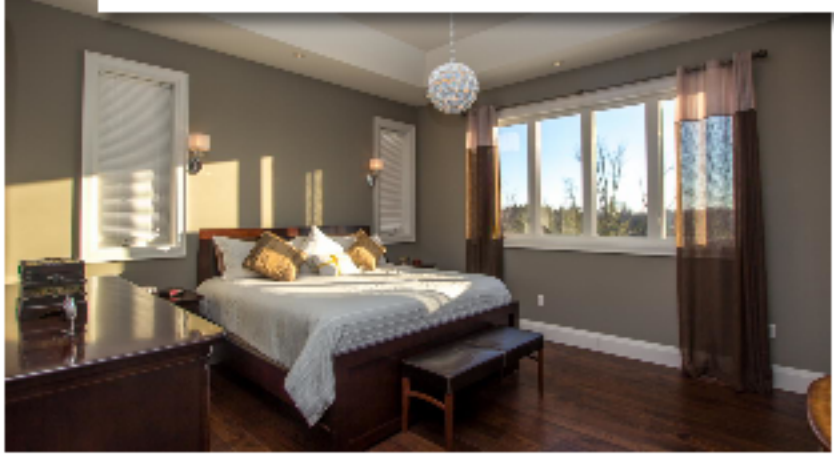

Interior Amenities

Granite Counter Tops, Breakfast Nook, Walkout Basement, 1st Floor Powder Room, Library or Office, 1st Floor Bathroom, Hardwood Floors, Dining Room, Basement, Walk-In Closet, 1st Floor Master Suite, Kitchen Island