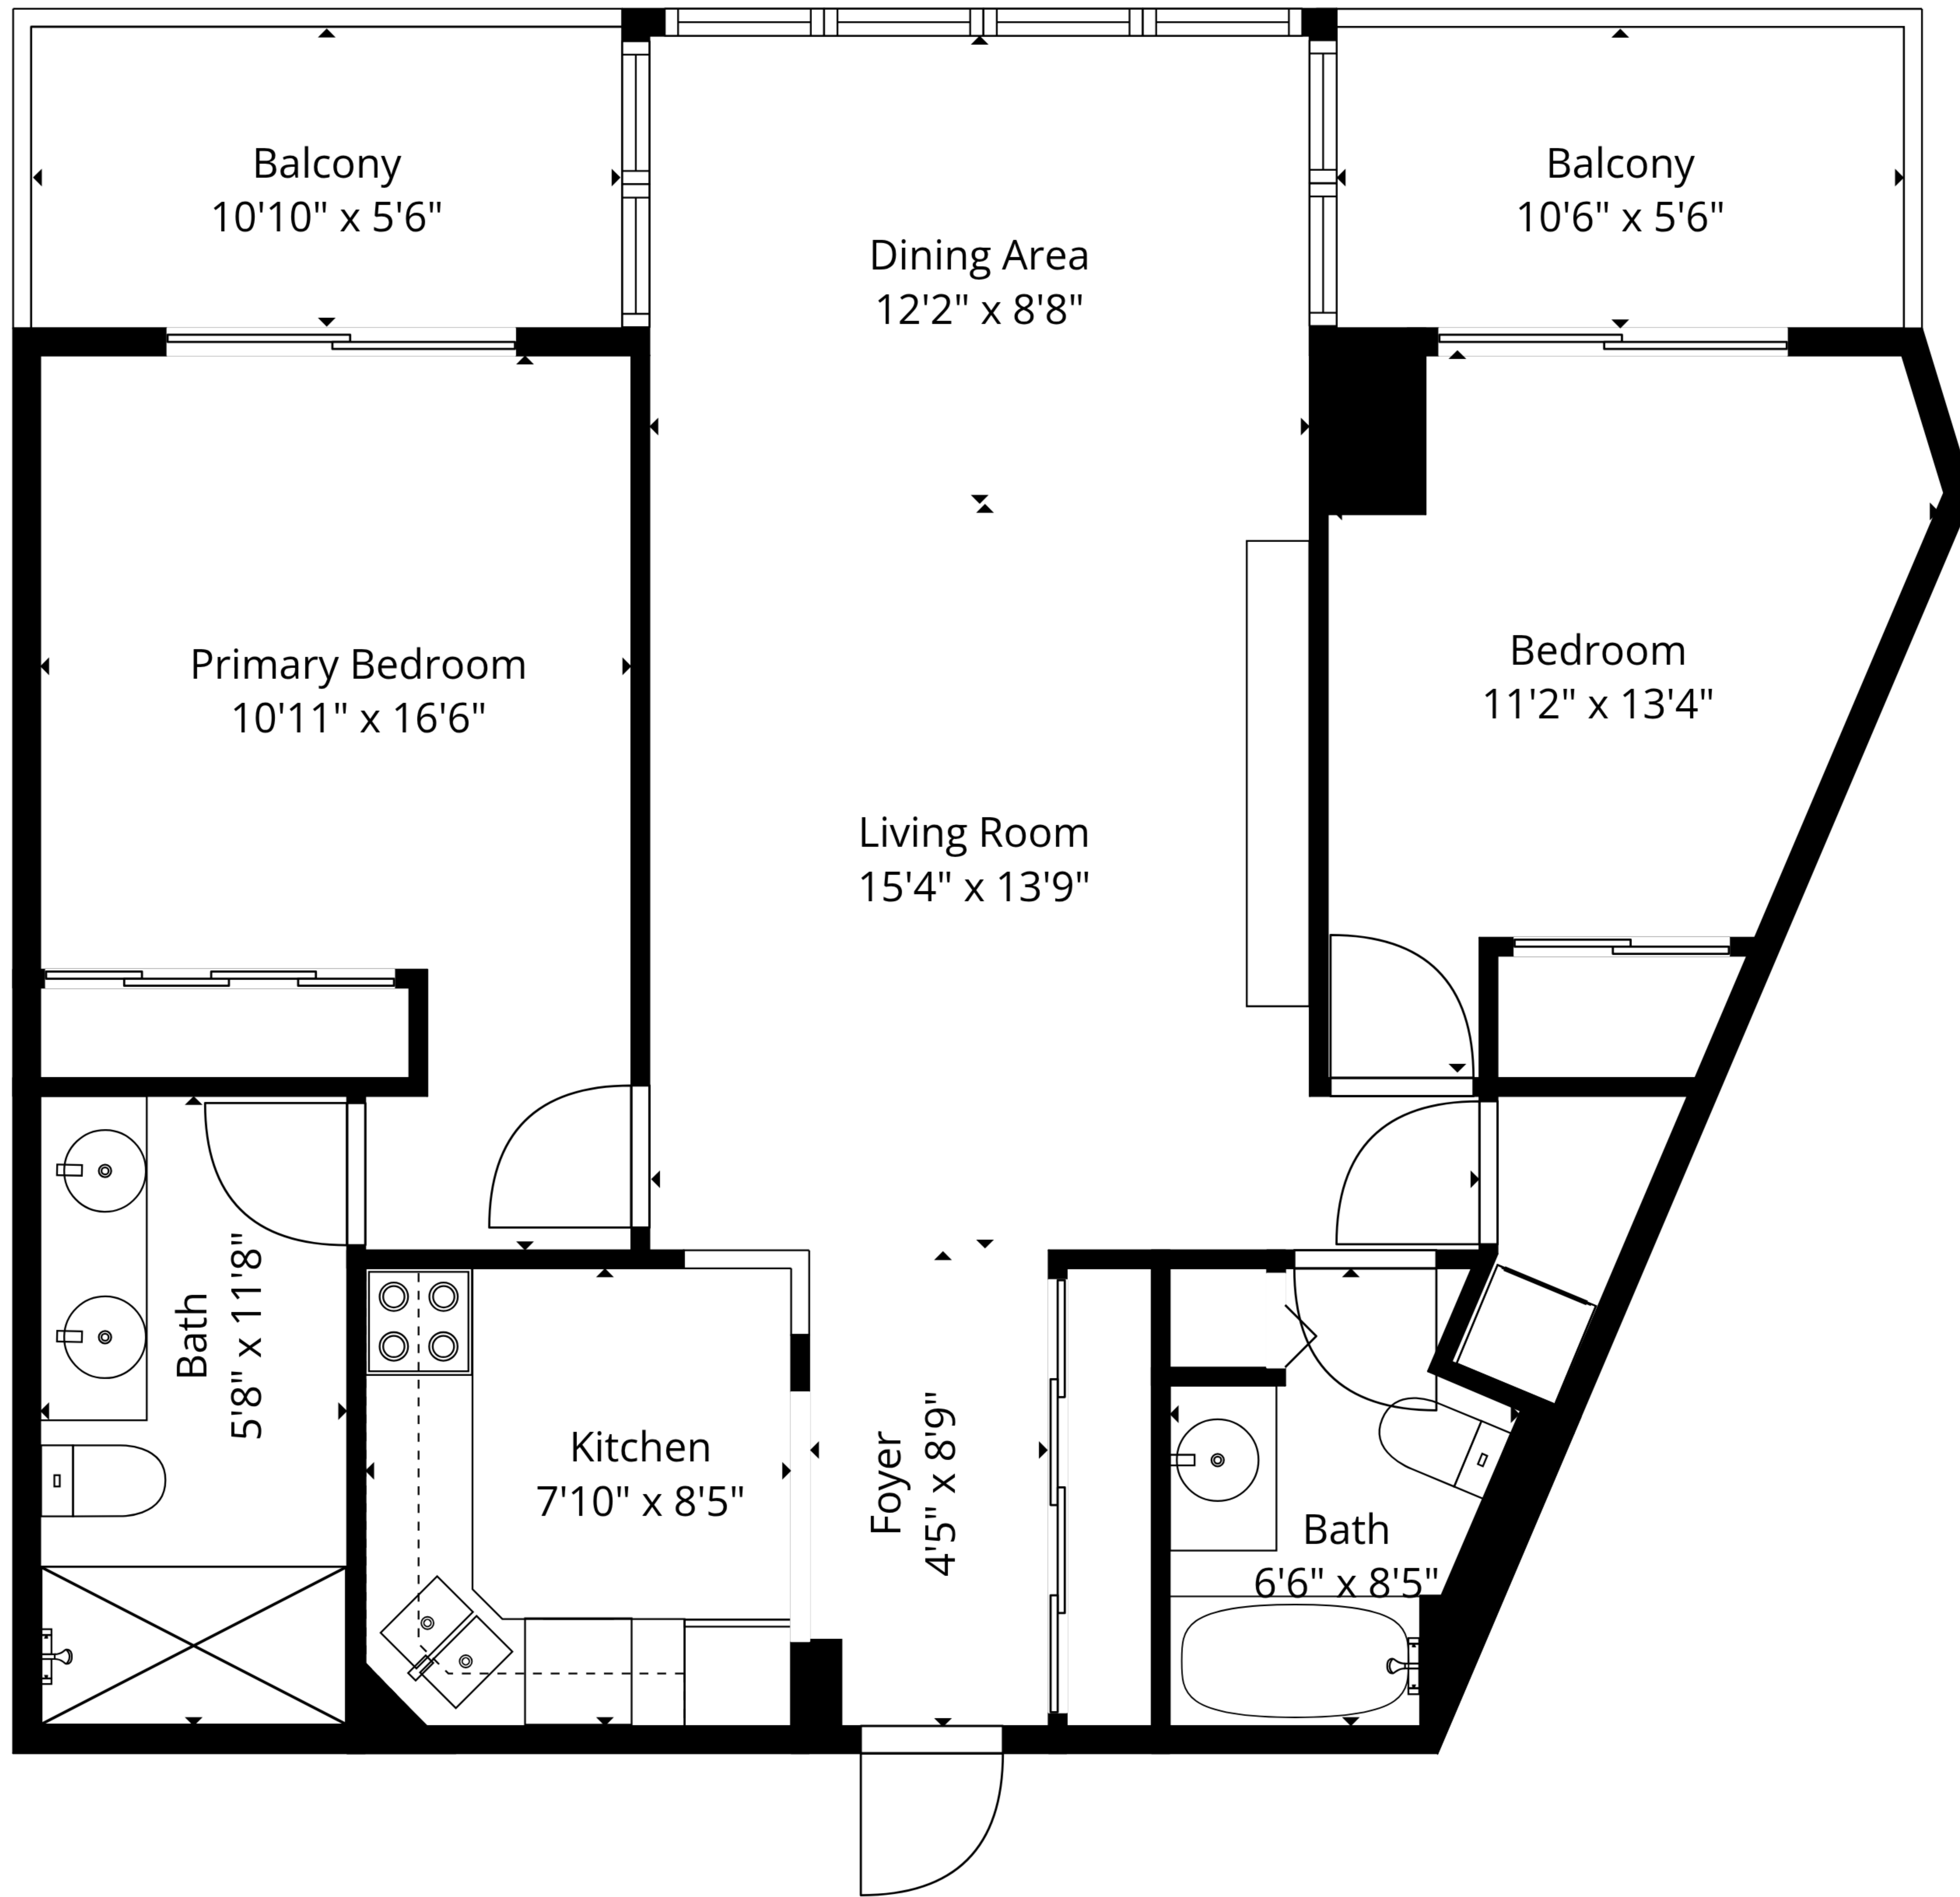

Total: 851 sq. ft

1st Floor: 851 sq. ft

Excluded Areas: Balcony: 119 sq. Ft, Walls: 63 sq. ft

Floor Plan Created By Cubicasa App. Measurements Deemed Highly Reliable But Not Guaranteed.

Total: 851 sq. ft

1st Floor: 851 sq. ft

Excluded Areas: Balcony: 119 sq. Ft, Walls: 63 sq. ft

Floor Plan Created By Cubicasa App. Measurements Deemed Highly Reliable But Not Guaranteed.