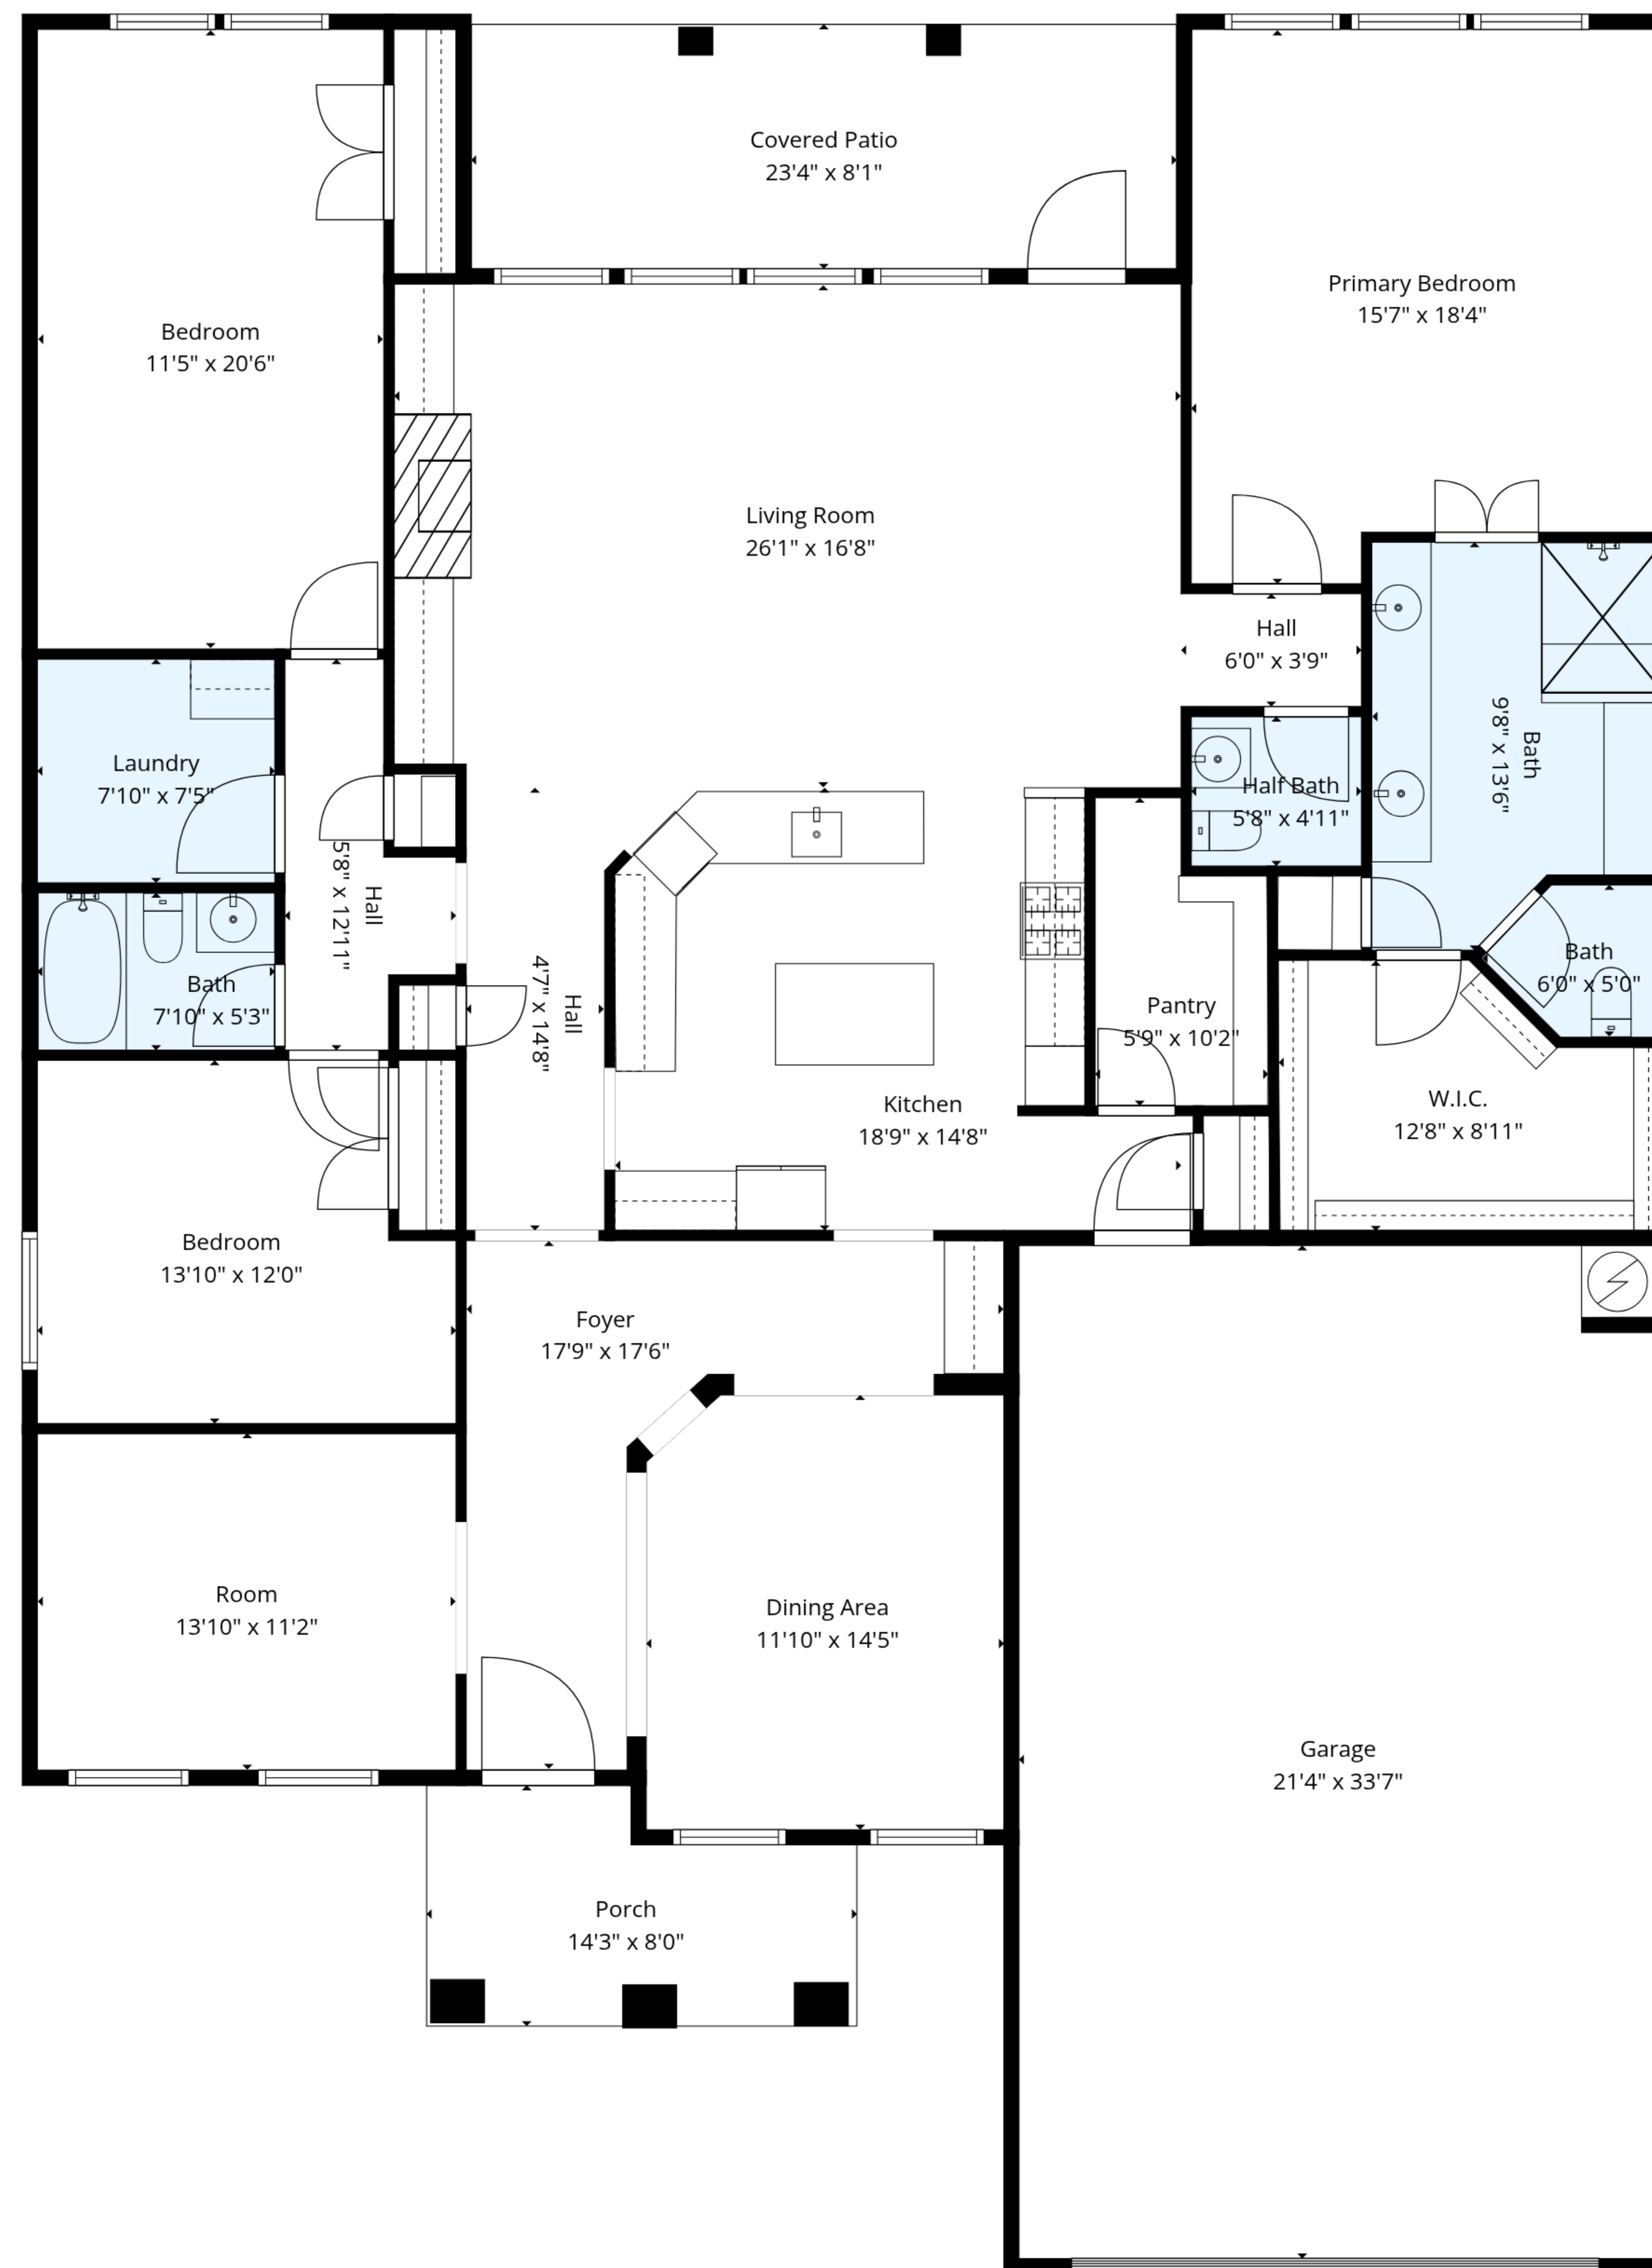

Total: 2533 sq. ft

1st Floor: 2533 sq. ft

Excluded Areas: Garage: 715 sq. Ft, Porch: 99 sq. Ft, Covered Patio: 189 sq. Ft, Walls: 159 sq. ft

Total: 2533 sq. ft

1st Floor: 2533 sq. ft

Excluded Areas: Garage: 715 sq. Ft, Porch: 99 sq. Ft, Covered Patio: 189 sq. Ft,
Walls: 159 sq. ft