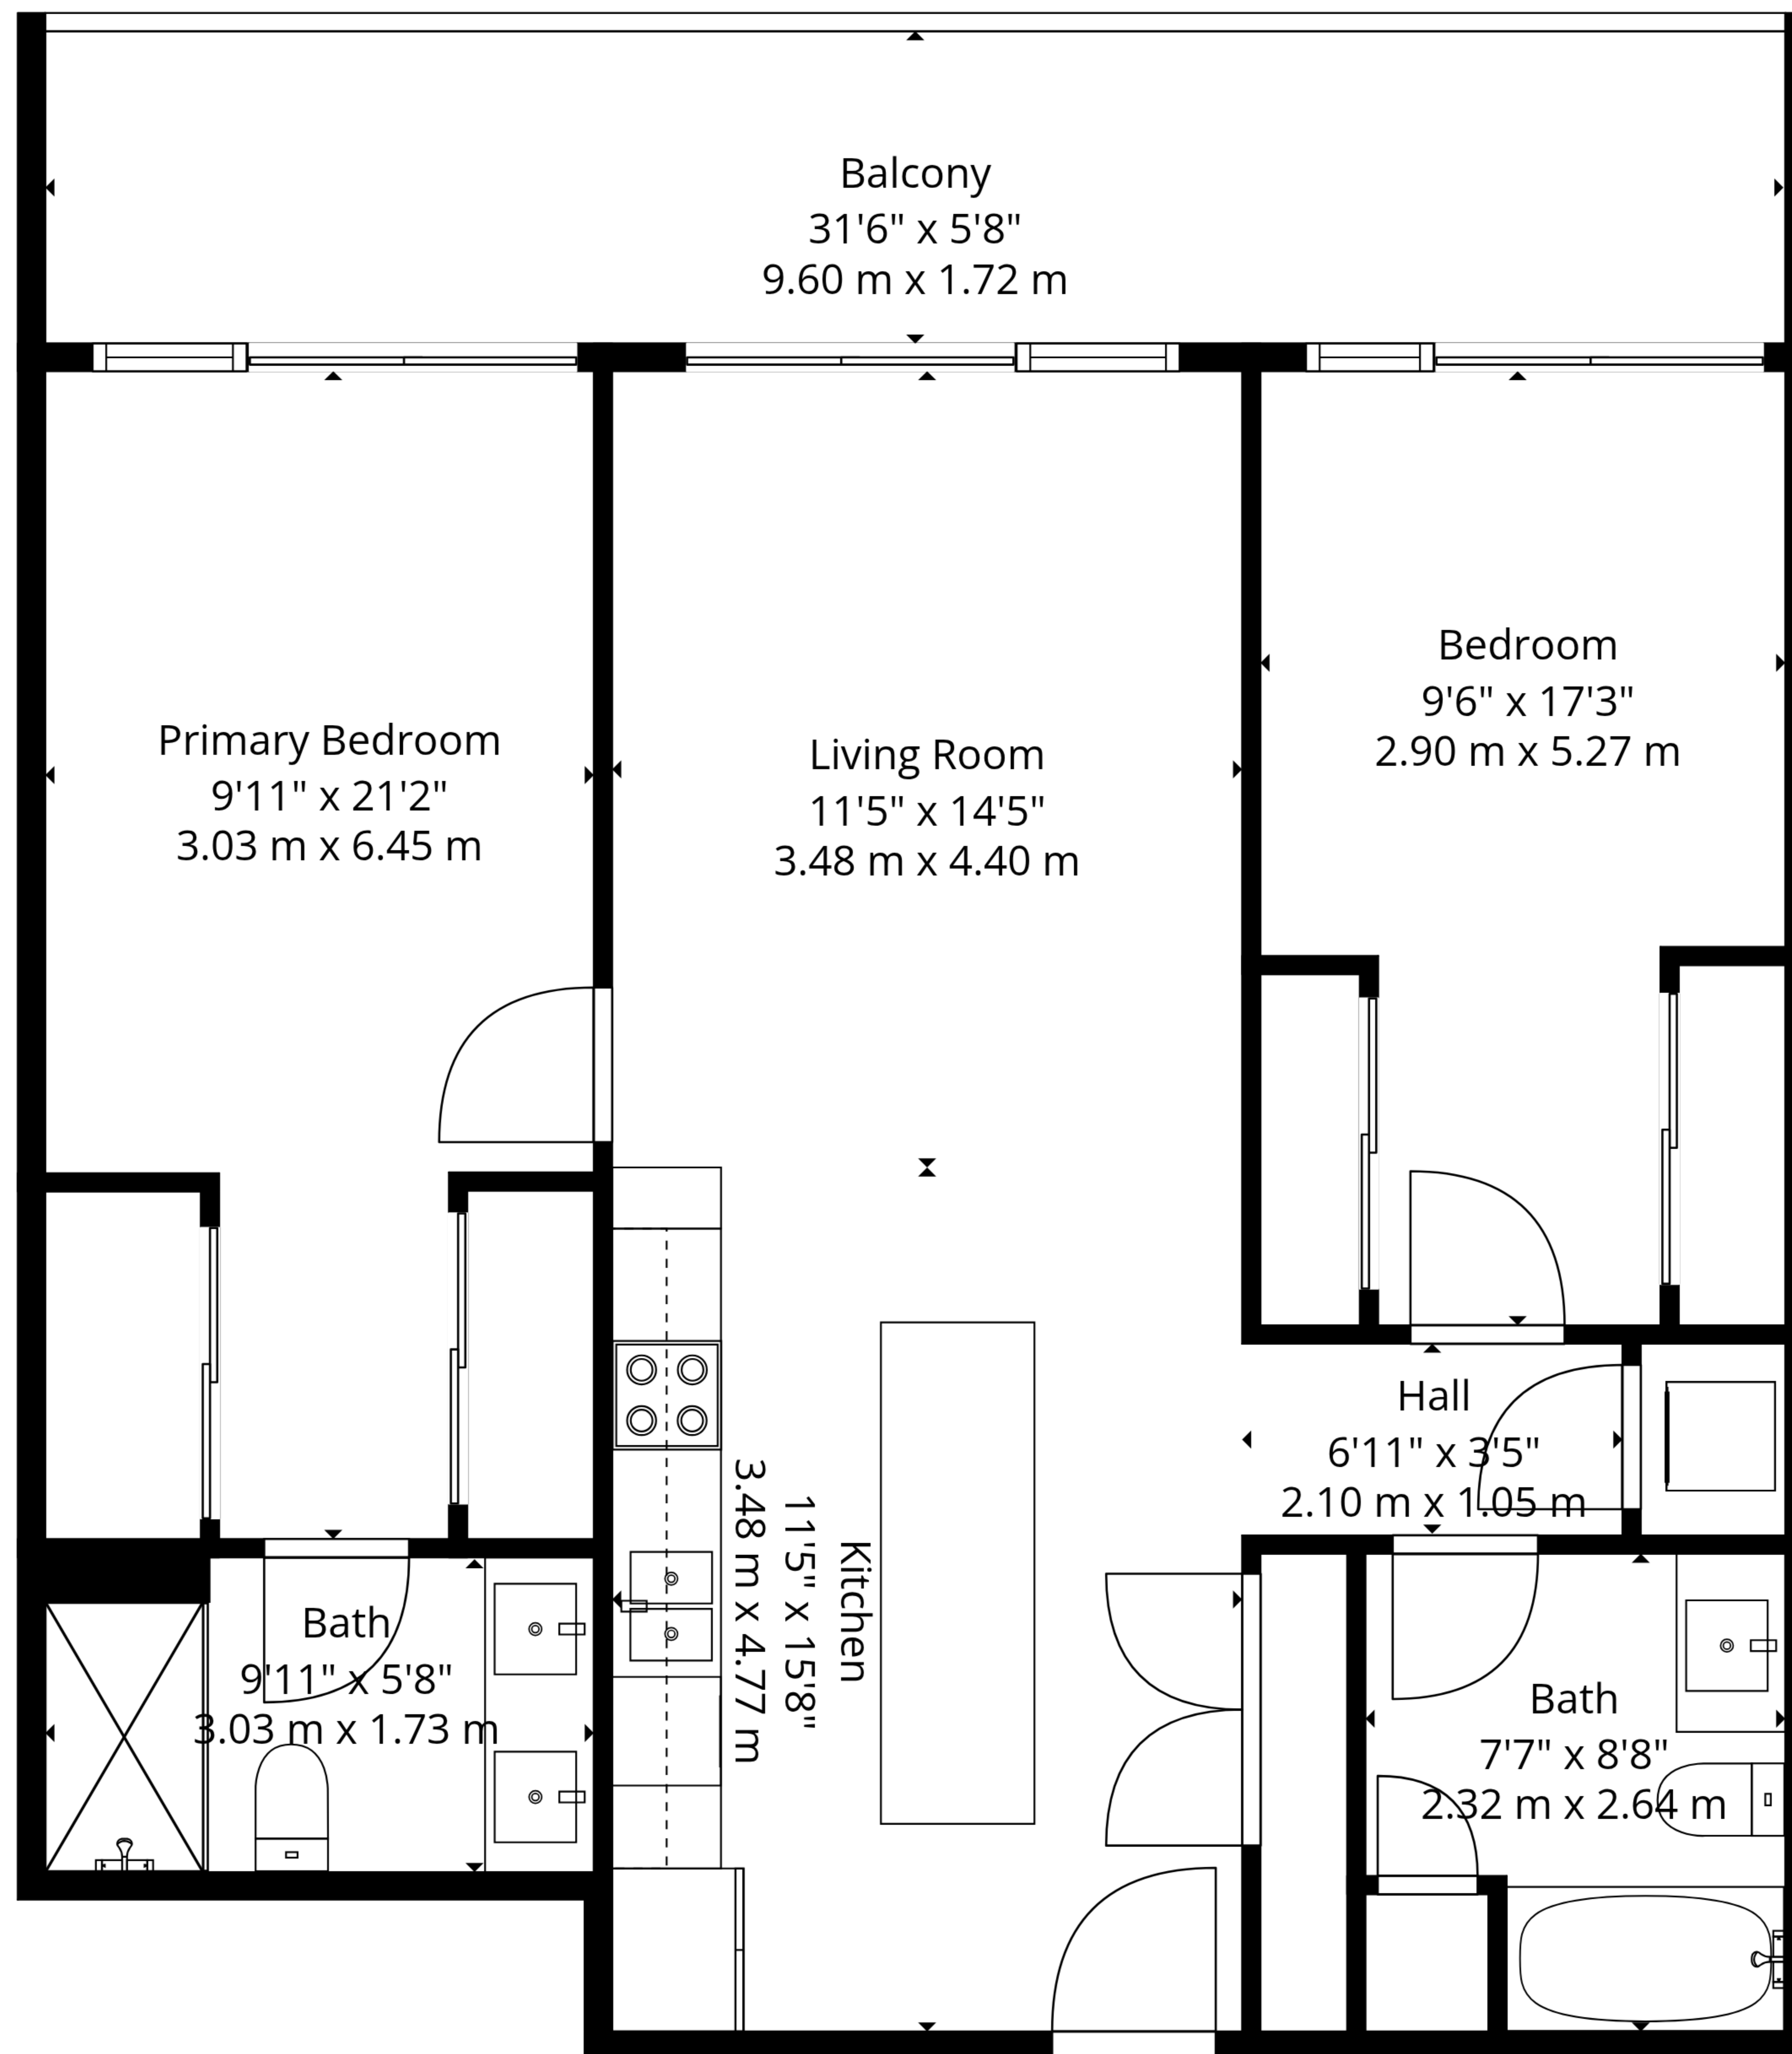

TOTAL: 918 sq. ft, 85 m2

1st floor: 918 sq. ft, 85 m2

EXCLUDED AREAS: BALCONY: 178 sq. ft, 17 m2, WALLS: 69 sq. ft, 6 m2

Floor Plan Created By Cubicasa App. Measurements Deemed Highly Reliable But Not Guaranteed.