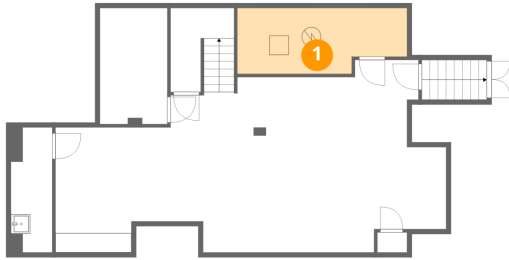

## Room dimensions

Floor 3

Total:1088sqft

Excluded: 65sqft

#		Max Dimensions	sqft	Included
18	W.I.C.	6'0" x 12'2"	70 sq. ft	Yes
19	Office	10'4" x 14'8"	142 sq. ft	Yes
20	Bedroom	12'5" x 15'1"	164 sq. ft	Yes
21	Primary Bedroom	12'0" x 18'0"	217 sq. ft	Yes
22	Hall	14'6" x 5'5"	125 sq. ft	Yes
23	Bath	5'1" x 8'8"	44 sq. ft	Yes
24	Primary Bath	11'2" x 8'10"	99 sq. ft	Yes
25	Open To Below	5'1" x 9'2"	65 sq. ft	No
26	Bedroom	11'8" x 11'10"	138 sq. ft	Yes

1772 Big Ridge Drive, Middle Smithfield Township, East Stroudsburg, Monroe County, Pennsylvania, United States,

**1** Floor 1 - Utility

Max Dimensions: 17'6" x 6'9"  
Calculated Area: 109 sq. ft  
Included: No

Heated: Yes  
Finished: No  
Enclosed: Yes  
Contiguous: Yes  
Permitted: Yes  
Wet space: No  
Addition: No  
Conversion: No

**2** Floor 1 - Media Room

Max Dimensions: 6'11" x 12'0"  
Calculated Area: 83 sq. ft  
Included: Yes