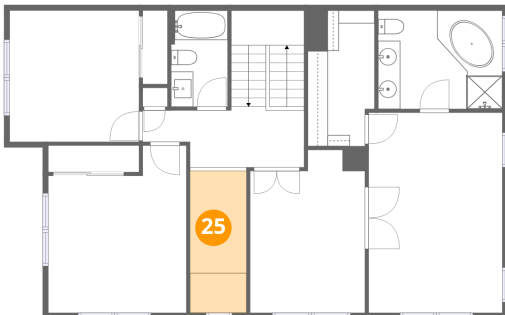

25 Floor 3 - Open To Below

Max Dimensions: 5'1" x 9'2"
Calculated Area: 65 sq. ft
Included: No

Heated: No
Finished: No
Enclosed: No
Contiguous: Yes
Permitted: No
Wet space: No
Addition: No
Conversion: No