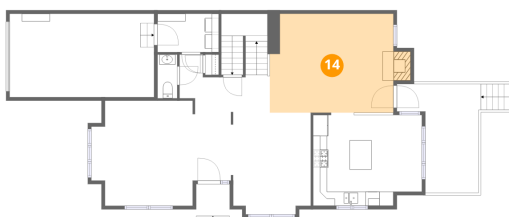

1772 Big Ridge Drive, Middle Smithfield Township, East Stroudsburg, Monroe County, Pennsylvania, United States,

**12** Floor 2 - Deck

Max Dimensions: 11'11" x 15'5"  
Calculated Area: 148 sq. ft  
Included: No

Heated: No  
Finished: No  
Enclosed: No  
Contiguous: Yes  
Permitted: Yes  
Wet space: No  
Addition: No  
Conversion: No

**13** Floor 2 - Breakfast Nook

Max Dimensions: 4'0" x 10'10"  
Calculated Area: 44 sq. ft  
Included: Yes

Heated: Yes  
Finished: Yes  
Enclosed: Yes  
Contiguous: Yes  
Permitted: Yes  
Wet space: No  
Addition: No  
Conversion: No

**14** Floor 2 - Family Room

Max Dimensions: 17'7" x 14'0"  
Calculated Area: 247 sq. ft  
Included: Yes