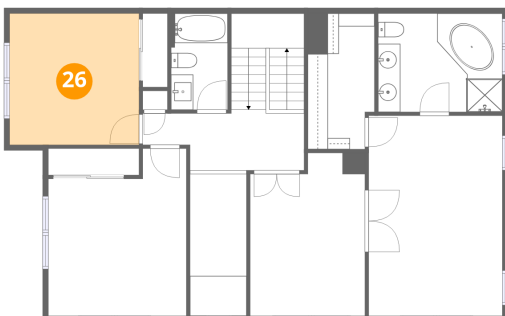

26 Floor 3 - Bedroom

Max Dimensions: 11'8" x 11'10"
Calculated Area: 138 sq. ft
Included: Yes

Heated: Yes
Finished: Yes
Enclosed: Yes
Contiguous: Yes
Permitted: Yes
Wet space: No
Addition: No
Conversion: No