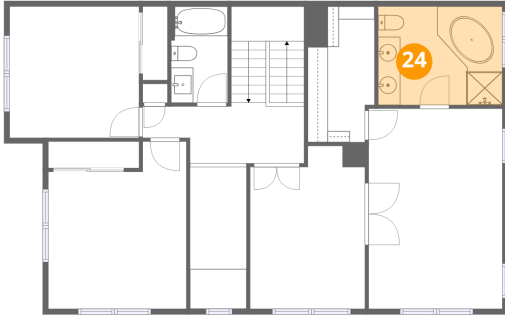

1772 Big Ridge Drive, Middle Smithfield Township, East Stroudsburg, Monroe County, Pennsylvania, United States,

**24** Floor 3 - Primary Bath

Max Dimensions: 11'2" x 8'10"  
Calculated Area: 99 sq. ft  
Included: Yes