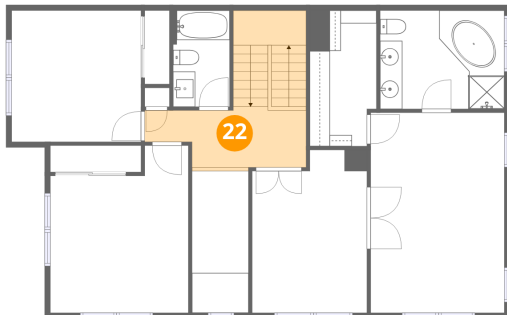

22 Floor 3 - Hall

Max Dimensions: 14'6" x 5'5"
Calculated Area: 125 sq. ft
Included: Yes

Heated: Yes
Finished: Yes
Enclosed: Yes
Contiguous: Yes
Permitted: Yes
Wet space: No
Addition: No
Conversion: No