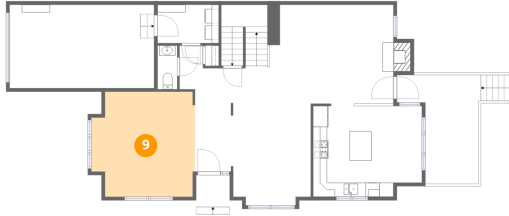

1772 Big Ridge Drive, Middle Smithfield Township, East Stroudsburg, Monroe County, Pennsylvania, United States,

9 Floor 2 - Living Room

Max Dimensions: 14'8" x 14'10"
Calculated Area: 203 sq. ft
Included: Yes

Heated: Yes
Finished: Yes
Enclosed: Yes
Contiguous: Yes
Permitted: Yes
Wet space: No
Addition: No
Conversion: No