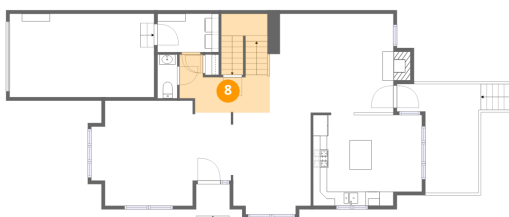

8 Floor 2 - Hall

Max Dimensions: 12'10" x 8'3"
Calculated Area: 128 sq. ft
Included: Yes

Heated: Yes
Finished: Yes
Enclosed: Yes
Contiguous: Yes
Permitted: Yes
Wet space: No
Addition: No
Conversion: No