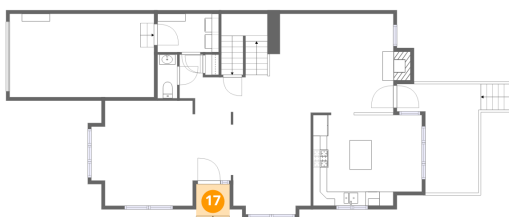

17 Floor 2 - Porch

Max Dimensions: 4'9" x 4'6"
Calculated Area: 26 sq. ft
Included: No

Heated: No
Finished: No
Enclosed: No
Contiguous: Yes
Permitted: Yes
Wet space: No
Addition: No
Conversion: No