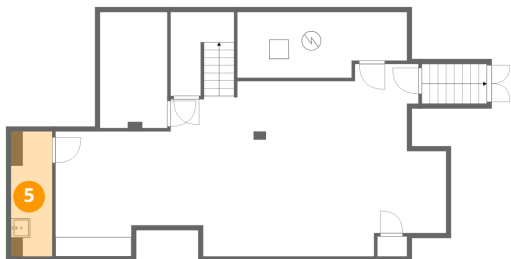

5 Floor 1 - Storage

Max Dimensions: 4'3" x 12'11"
Calculated Area: 55 sq. ft
Included: No

Heated: No
Finished: No
Enclosed: No
Contiguous: Yes
Permitted: Yes
Wet space: No
Addition: No
Conversion: No