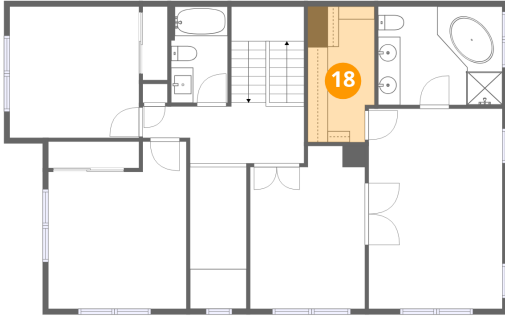

1772 Big Ridge Drive, Middle Smithfield Township, East Stroudsburg, Monroe County, Pennsylvania, United States,

18 Floor 3 - W.I.C.

Max Dimensions: 6'0" x 12'2"
Calculated Area: 70 sq. ft
Included: Yes

Heated: Yes
Finished: Yes
Enclosed: Yes
Contiguous: Yes
Permitted: Yes
Wet space: No
Addition: No
Conversion: No