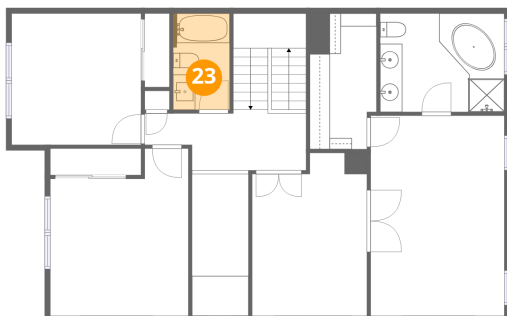

23 Floor 3 - Bath

Max Dimensions: 5'1" x 8'8"
Calculated Area: 44 sq. ft
Included: Yes

Heated: Yes
Finished: Yes
Enclosed: Yes
Contiguous: Yes
Permitted: Yes
Wet space: Yes
Addition: No
Conversion: No