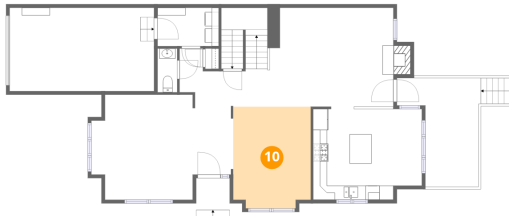

10 Floor 2 - Dining Area

Max Dimensions: 11'0" x 14'5"
Calculated Area: 154 sq. ft
Included: Yes

Heated: Yes
Finished: Yes
Enclosed: Yes
Contiguous: Yes
Permitted: Yes
Wet space: No
Addition: No
Conversion: No