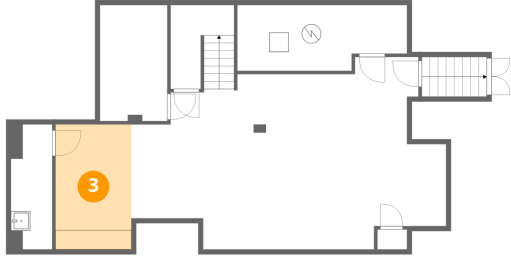

Heated: Yes  
Finished: No  
Enclosed: Yes  
Contiguous: Yes  
Permitted: Yes  
Wet space: No  
Addition: No  
Conversion: No

**2** Floor 1 - Media Room

Max Dimensions: 6'11" x 12'0"  
Calculated Area: 83 sq. ft  
Included: Yes

**3** Floor 1 - Wet Bar

Max Dimensions: 7'10" x 12'11"  
Calculated Area: 101 sq. ft  
Included: Yes

Heated: Yes  
Finished: Yes  
Enclosed: Yes  
Contiguous: Yes  
Permitted: Yes  
Wet space: No  
Addition: No  
Conversion: No