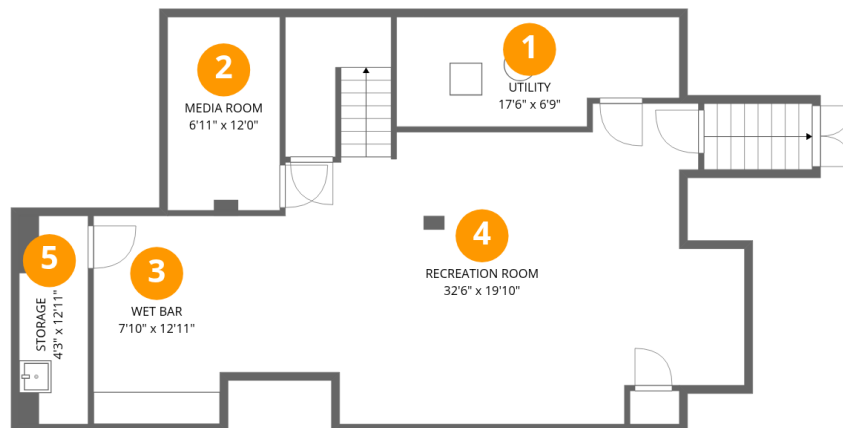

Excluded: Storage 55 sq. ft, Utility 109 sq. ft, Garage 242 sq. ft, Porch 26 sq. ft, Deck 148 sq. ft, Fireplace 12 sq. ft, Open to below 65 sq. ft, Walls: 253 sq. ft

## Room dimensions

Floor 1 Below ground

Total:797sqft

Excluded: 164sqft

#		Max Dimensions	sqft	Included
1	Utility	17'6" x 6'9"	109 sq. ft	No
2	Media Room	6'11" x 12'0"	83 sq. ft	Yes
3	Wet Bar	7'10" x 12'11"	101 sq. ft	Yes
4	Recreation Room	32'6" x 19'10"	553 sq. ft	Yes
5	Storage	4'3" x 12'11"	55 sq. ft	No

Home report

1772 Big Ridge Drive, Middle Smithfield Township, East Stroudsburg, Monroe County, Pennsylvania, United States,

Room dimensions

Floor 2

Total:1070sqft

Excluded: 428sqft

#		Max Dimensions	sqft	Included
6	Garage	20'6" x 11'10"	242 sq. ft	No
7	Foyer	5'5" x 9'7"	52 sq. ft	Yes
8	Hall	12'10" x 8'3"	128 sq. ft	Yes
9	Living Room	14'8" x 14'10"	203 sq. ft	Yes
10	Dining Area	11'0" x 14'5"	154 sq. ft	Yes
11	WC	2'9" x 6'2"	17 sq. ft	Yes
12	Deck	11'11" x 15'5"	148 sq. ft	No
13	Breakfast Nook	4'0" x 10'10"	44 sq. ft	Yes
14	Family Room	17'7" x 14'0"	247 sq. ft	Yes
15	Laundry	8'8" x 5'5"	47 sq. ft	Yes
16	Kitchen	11'5" x 13'2"	149 sq. ft	Yes