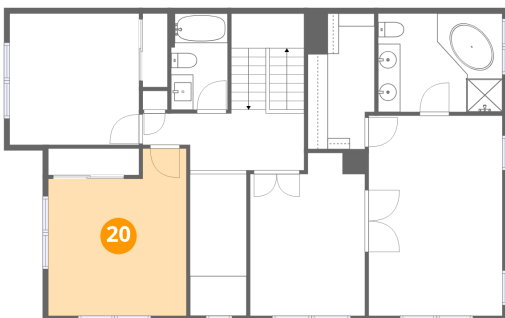

20 Floor 3 - Bedroom

Max Dimensions: 12'5" x 15'1"
Calculated Area: 164 sq. ft
Included: Yes

Heated: Yes
Finished: Yes
Enclosed: Yes
Contiguous: Yes
Permitted: Yes
Wet space: No
Addition: No
Conversion: No