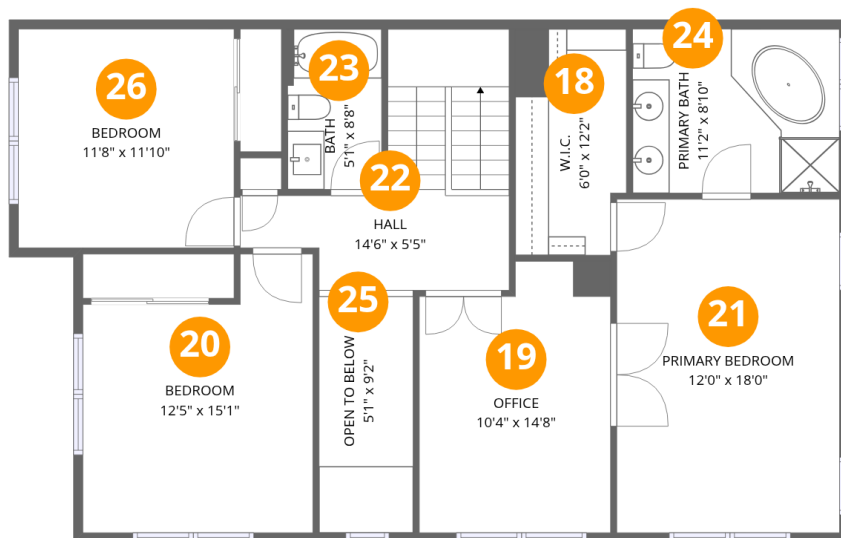

Home report

1772 Big Ridge Drive, Middle Smithfield Township, East Stroudsburg, Monroe County, Pennsylvania, United States,

Room dimensions

Floor 3

Total:1088sqft

Excluded: 65sqft

#		Max Dimensions	sqft	Included
18	W.I.C.	6'0" x 12'2"	70 sq. ft	Yes
19	Office	10'4" x 14'8"	142 sq. ft	Yes
20	Bedroom	12'5" x 15'1"	164 sq. ft	Yes
21	Primary Bedroom	12'0" x 18'0"	217 sq. ft	Yes
22	Hall	14'6" x 5'5"	125 sq. ft	Yes
23	Bath	5'1" x 8'8"	44 sq. ft	Yes
24	Primary Bath	11'2" x 8'10"	99 sq. ft	Yes
25	Open To Below	5'1" x 9'2"	65 sq. ft	No
26	Bedroom	11'8" x 11'10"	138 sq. ft	Yes