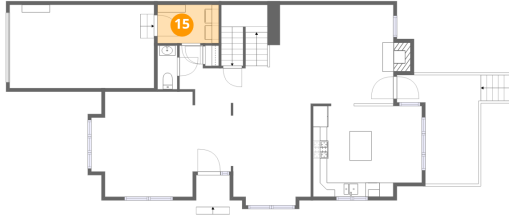

1772 Big Ridge Drive, Middle Smithfield Township, East Stroudsburg, Monroe County, Pennsylvania, United States,

15 Floor 2 - Laundry

Max Dimensions: 8'8" x 5'5"
Calculated Area: 47 sq. ft
Included: Yes

Heated: Yes
Finished: Yes
Enclosed: Yes
Contiguous: Yes
Permitted: Yes
Wet space: No
Addition: No
Conversion: No