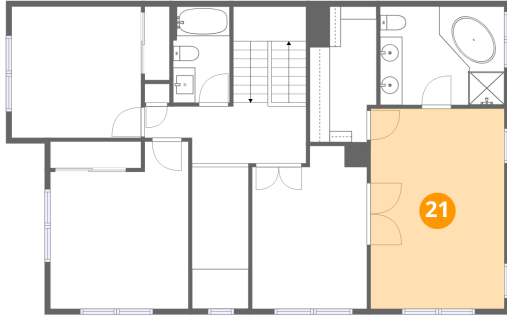

1772 Big Ridge Drive, Middle Smithfield Township, East Stroudsburg, Monroe County, Pennsylvania, United States,

21 Floor 3 - Primary Bedroom

Max Dimensions: 12'0" x 18'0"
Calculated Area: 217 sq. ft
Included: Yes

Heated: Yes
Finished: Yes
Enclosed: Yes
Contiguous: Yes
Permitted: Yes
Wet space: No
Addition: No
Conversion: No