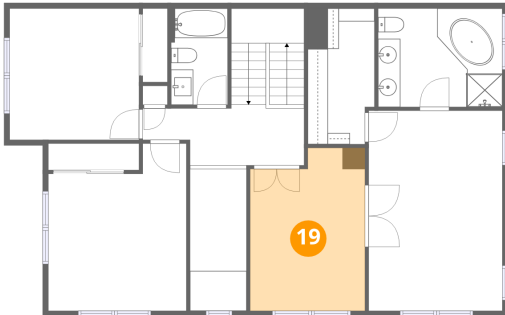

19 Floor 3 - Office

Max Dimensions: 10'4" x 14'8"
Calculated Area: 142 sq. ft
Included: Yes

Heated: Yes
Finished: Yes
Enclosed: Yes
Contiguous: Yes
Permitted: Yes
Wet space: No
Addition: No
Conversion: No