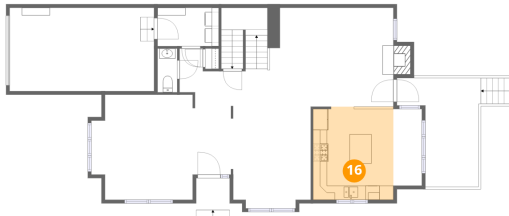

16 Floor 2 - Kitchen

Max Dimensions: 11'5" x 13'2"
Calculated Area: 149 sq. ft
Included: Yes

Heated: Yes
Finished: Yes
Enclosed: Yes
Contiguous: Yes
Permitted: Yes
Wet space: No
Addition: No
Conversion: No