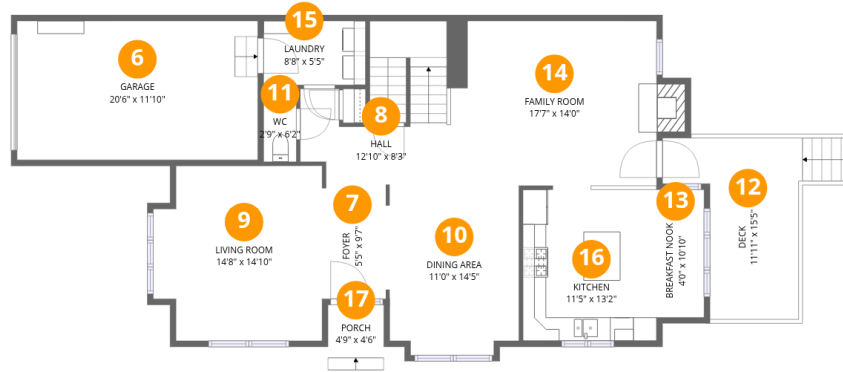

## Room dimensions

Floor 1 Below ground

Total:797sqft

Excluded: 164sqft

#		Max Dimensions	sqft	Included
1	Utility	17'6" x 6'9"	109 sq. ft	No
2	Media Room	6'11" x 12'0"	83 sq. ft	Yes
3	Wet Bar	7'10" x 12'11"	101 sq. ft	Yes
4	Recreation Room	32'6" x 19'10"	553 sq. ft	Yes
5	Storage	4'3" x 12'11"	55 sq. ft	No

Home report

1772 Big Ridge Drive, Middle Smithfield Township, East Stroudsburg, Monroe County, Pennsylvania, United States,

Room dimensions

Floor 2

Total:1070sqft

Excluded: 428sqft

#		Max Dimensions	sqft	Included
6	Garage	20'6" x 11'10"	242 sq. ft	No
7	Foyer	5'5" x 9'7"	52 sq. ft	Yes
8	Hall	12'10" x 8'3"	128 sq. ft	Yes
9	Living Room	14'8" x 14'10"	203 sq. ft	Yes
10	Dining Area	11'0" x 14'5"	154 sq. ft	Yes
11	WC	2'9" x 6'2"	17 sq. ft	Yes
12	Deck	11'11" x 15'5"	148 sq. ft	No
13	Breakfast Nook	4'0" x 10'10"	44 sq. ft	Yes
14	Family Room	17'7" x 14'0"	247 sq. ft	Yes
15	Laundry	8'8" x 5'5"	47 sq. ft	Yes
16	Kitchen	11'5" x 13'2"	149 sq. ft	Yes