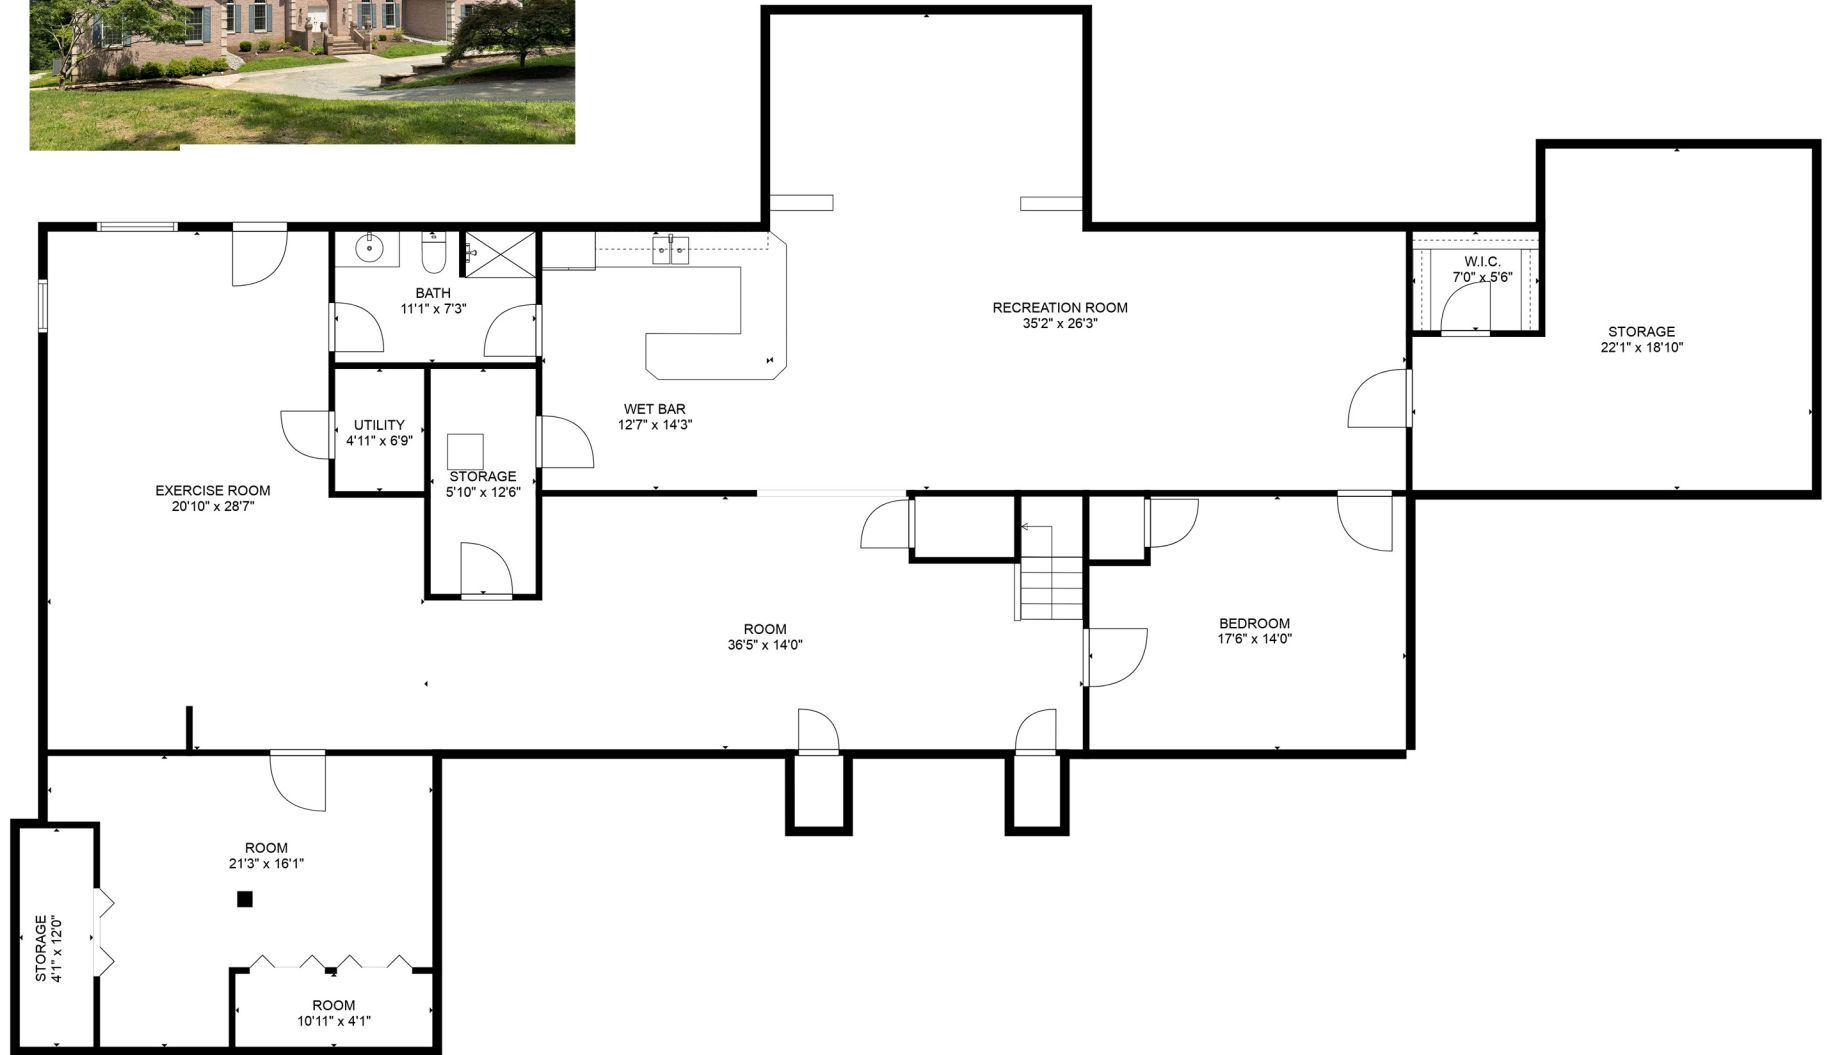

**1108 LOWER GLENCOE RD.
SPARKS GLENCOE, MD 21152**

THE BROKER, SELLER, BUILDER, DEVELOPER, AND CHARM CITY VIRTUAL TOURS DO NOT GUARANTEE THE ACCURACY OF INFORMATION SUCH AS SQUARE FOOTAGE, LOT SIZE, ARCHITECTURAL IMAGES, OR OTHER INFORMATION CONCERNING THE CONDITION OR FEATURES OF SUBJECT PROPERTY. INFORMATION IS DEEMED RELIABLE, BUT IS NOT GUARANTEED. INFORMATION MAY HAVE BEEN OBTAINED FROM PUBLIC RECORDS AND/OR OTHER SOURCES, AND ALL BUYERS ARE ADVISED TO INDEPENDENTLY VERIFY THE ACCURACY OF ANY AND ALL INFORMATION THROUGH PERSONAL INSPECTION WITH APPROPRIATE QUALIFIED PROFESSIONALS.