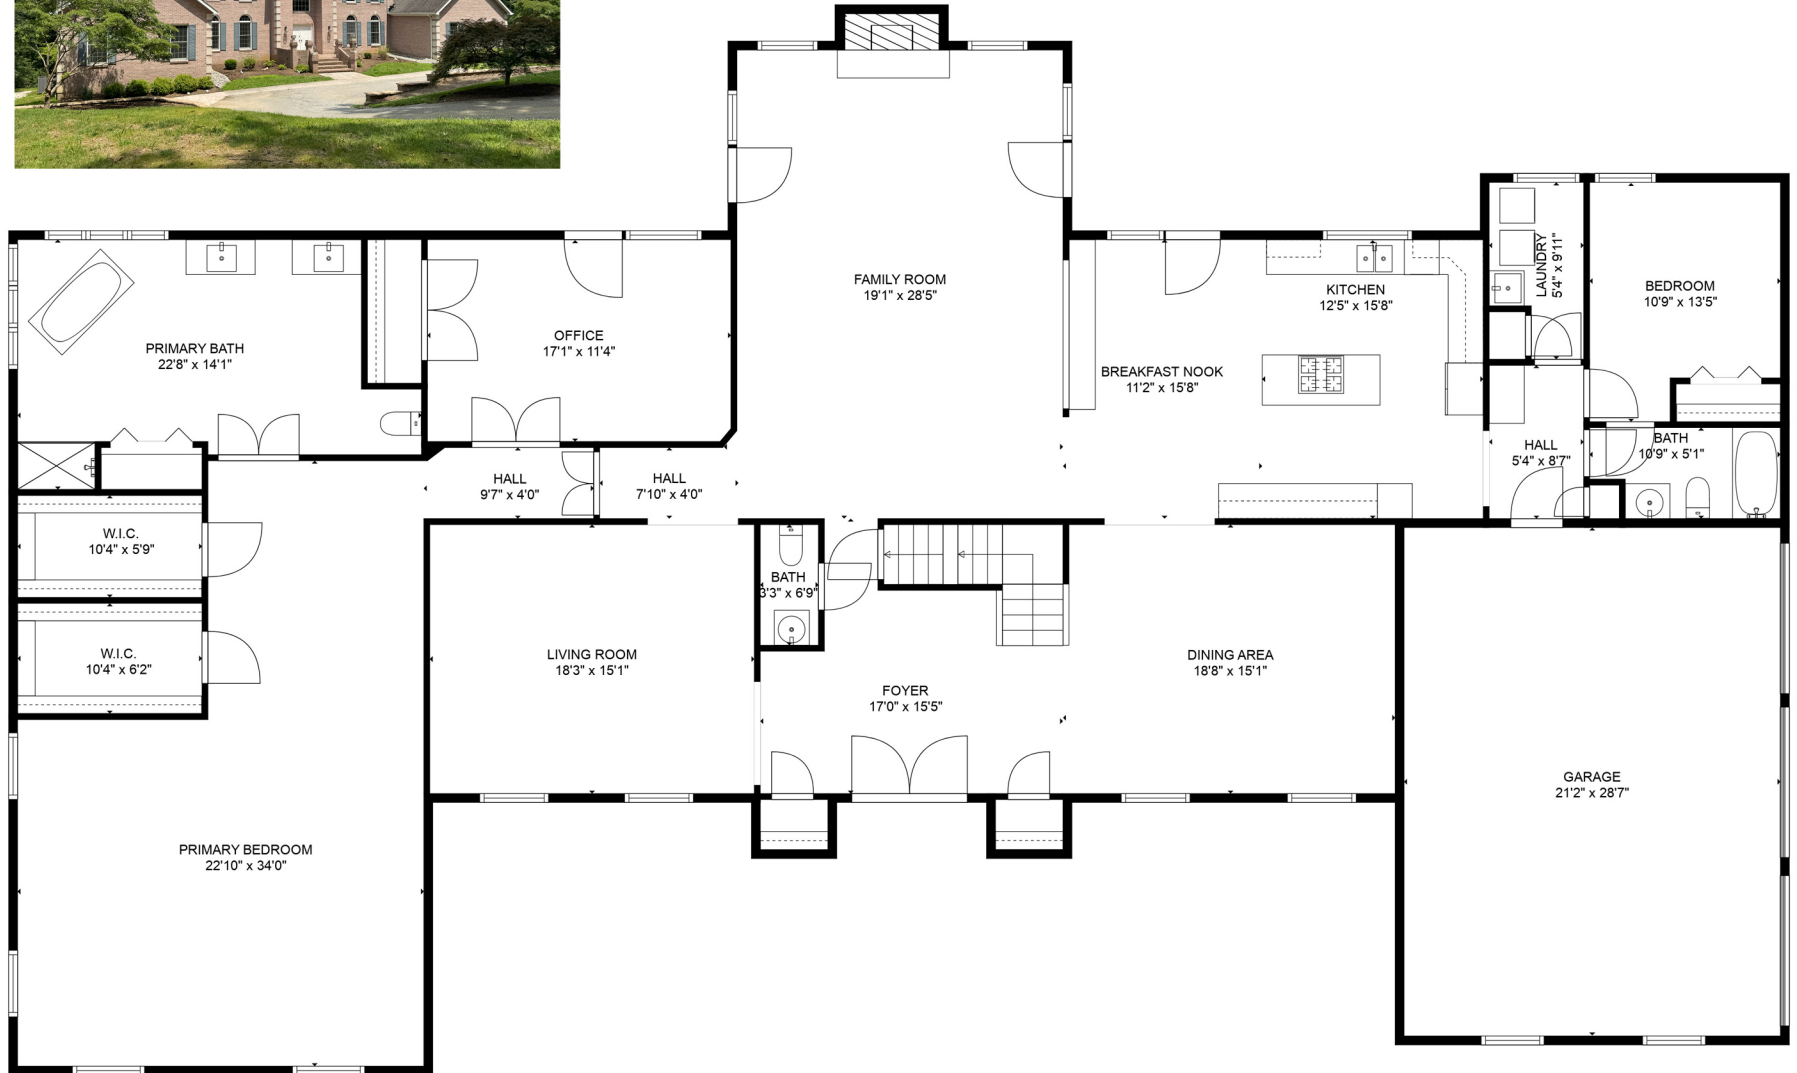

**1108 LOWER GLENCOE RD.
SPARKS GLENCOE, MD 21152**

THE BROKER, SELLER, BUILDER, DEVELOPER, AND CHARM CITY VIRTUAL TOURS DO NOT GUARANTEE THE ACCURACY OF INFORMATION SUCH AS SQUARE FOOTAGE, LOT SIZE, ARCHITECTURAL IMAGES, OR OTHER INFORMATION CONCERNING THE CONDITION OR FEATURES OF SUBJECT PROPERTY. INFORMATION IS DEEMED RELIABLE, BUT IS NOT GUARANTEED. INFORMATION MAY HAVE BEEN OBTAINED FROM PUBLIC RECORDS AND/OR OTHER SOURCES, AND ALL BUYERS ARE ADVISED TO INDEPENDENTLY VERIFY THE ACCURACY OF ANY AND ALL INFORMATION THROUGH PERSONAL INSPECTION WITH APPROPRIATE QUALIFIED PROFESSIONALS.