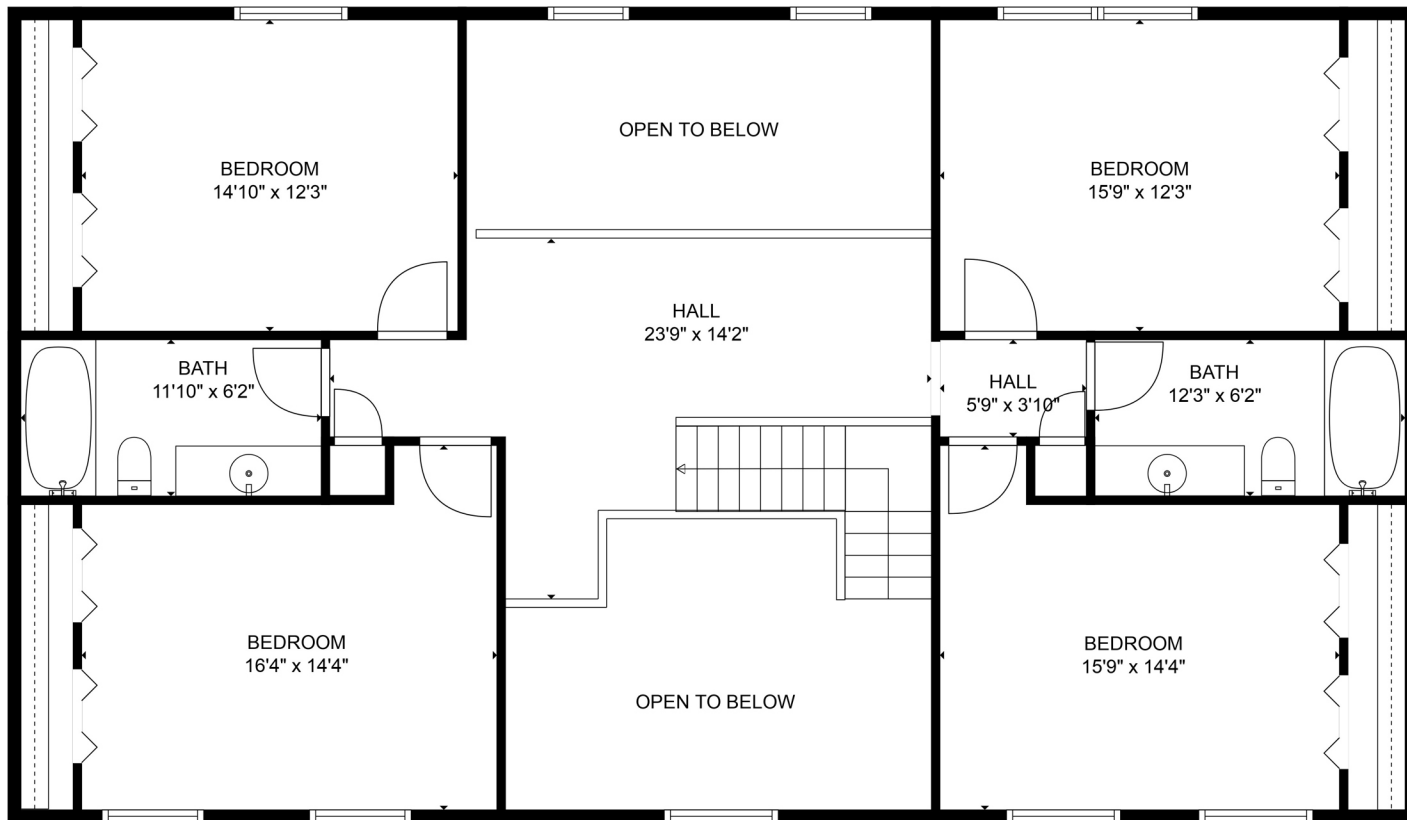

**1108 LOWER GLENCOE RD.
SPARKS GLENCOE, MD 21152**

THE BROKER, SELLER, BUILDER, DEVELOPER, AND CHARM CITY VIRTUAL TOURS DO NOT GUARANTEE THE ACCURACY OF INFORMATION SUCH AS SQUARE FOOTAGE, LOT SIZE, ARCHITECTURAL IMAGES, OR OTHER INFORMATION CONCERNING THE CONDITION OR FEATURES OF SUBJECT PROPERTY. INFORMATION IS DEEMED RELIABLE, BUT IS NOT GUARANTEED. INFORMATION MAY HAVE BEEN OBTAINED FROM PUBLIC RECORDS AND/OR OTHER SOURCES, AND ALL BUYERS ARE ADVISED TO INDEPENDENTLY VERIFY THE ACCURACY OF ANY AND ALL INFORMATION THROUGH PERSONAL INSPECTION WITH APPROPRIATE QUALIFIED PROFESSIONALS.